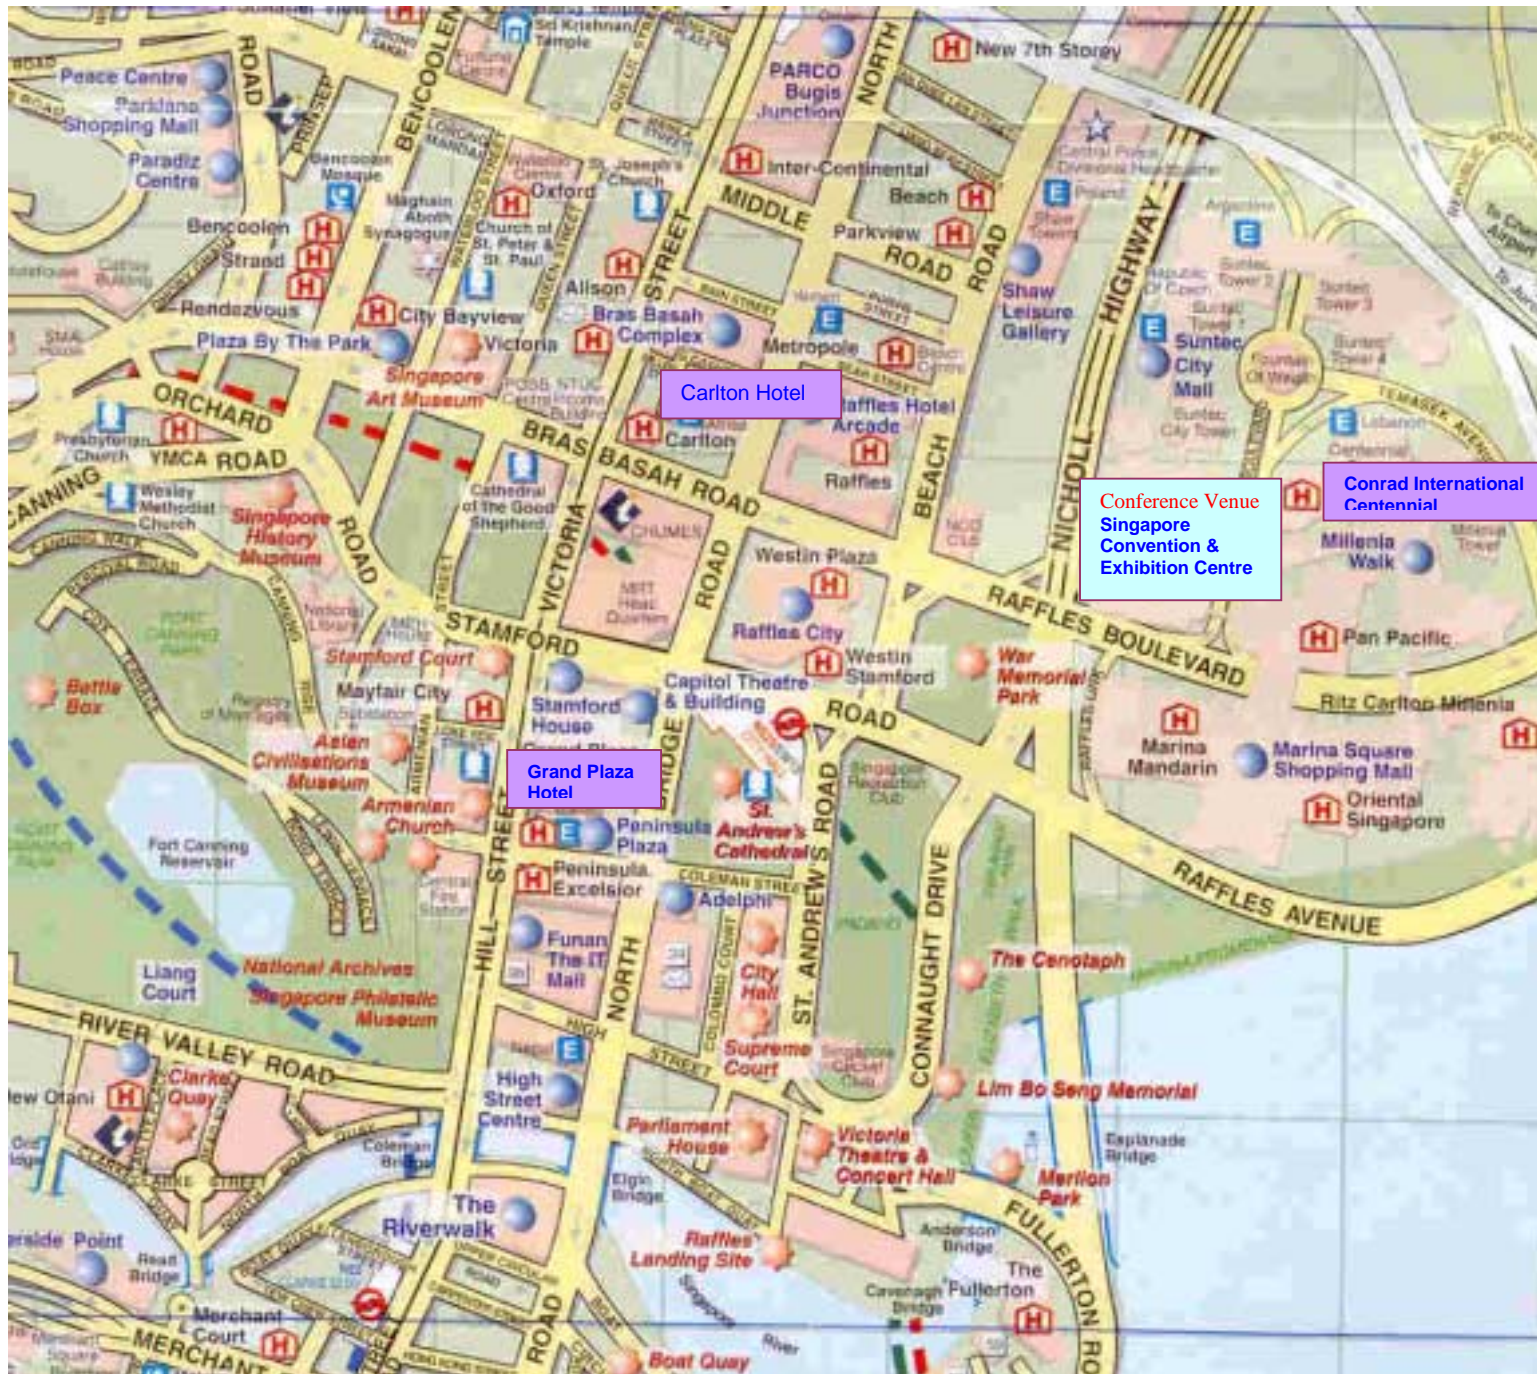

# Asian Control Conference 2002 – Location Map of Official Hotels

Carlton Hotel

Conference Venue  
Singapore  
Convention &  
Exhibition Centre

Conrad International  
Centennial

Grand Plaza  
Hotel

Key :  
H - Hotel